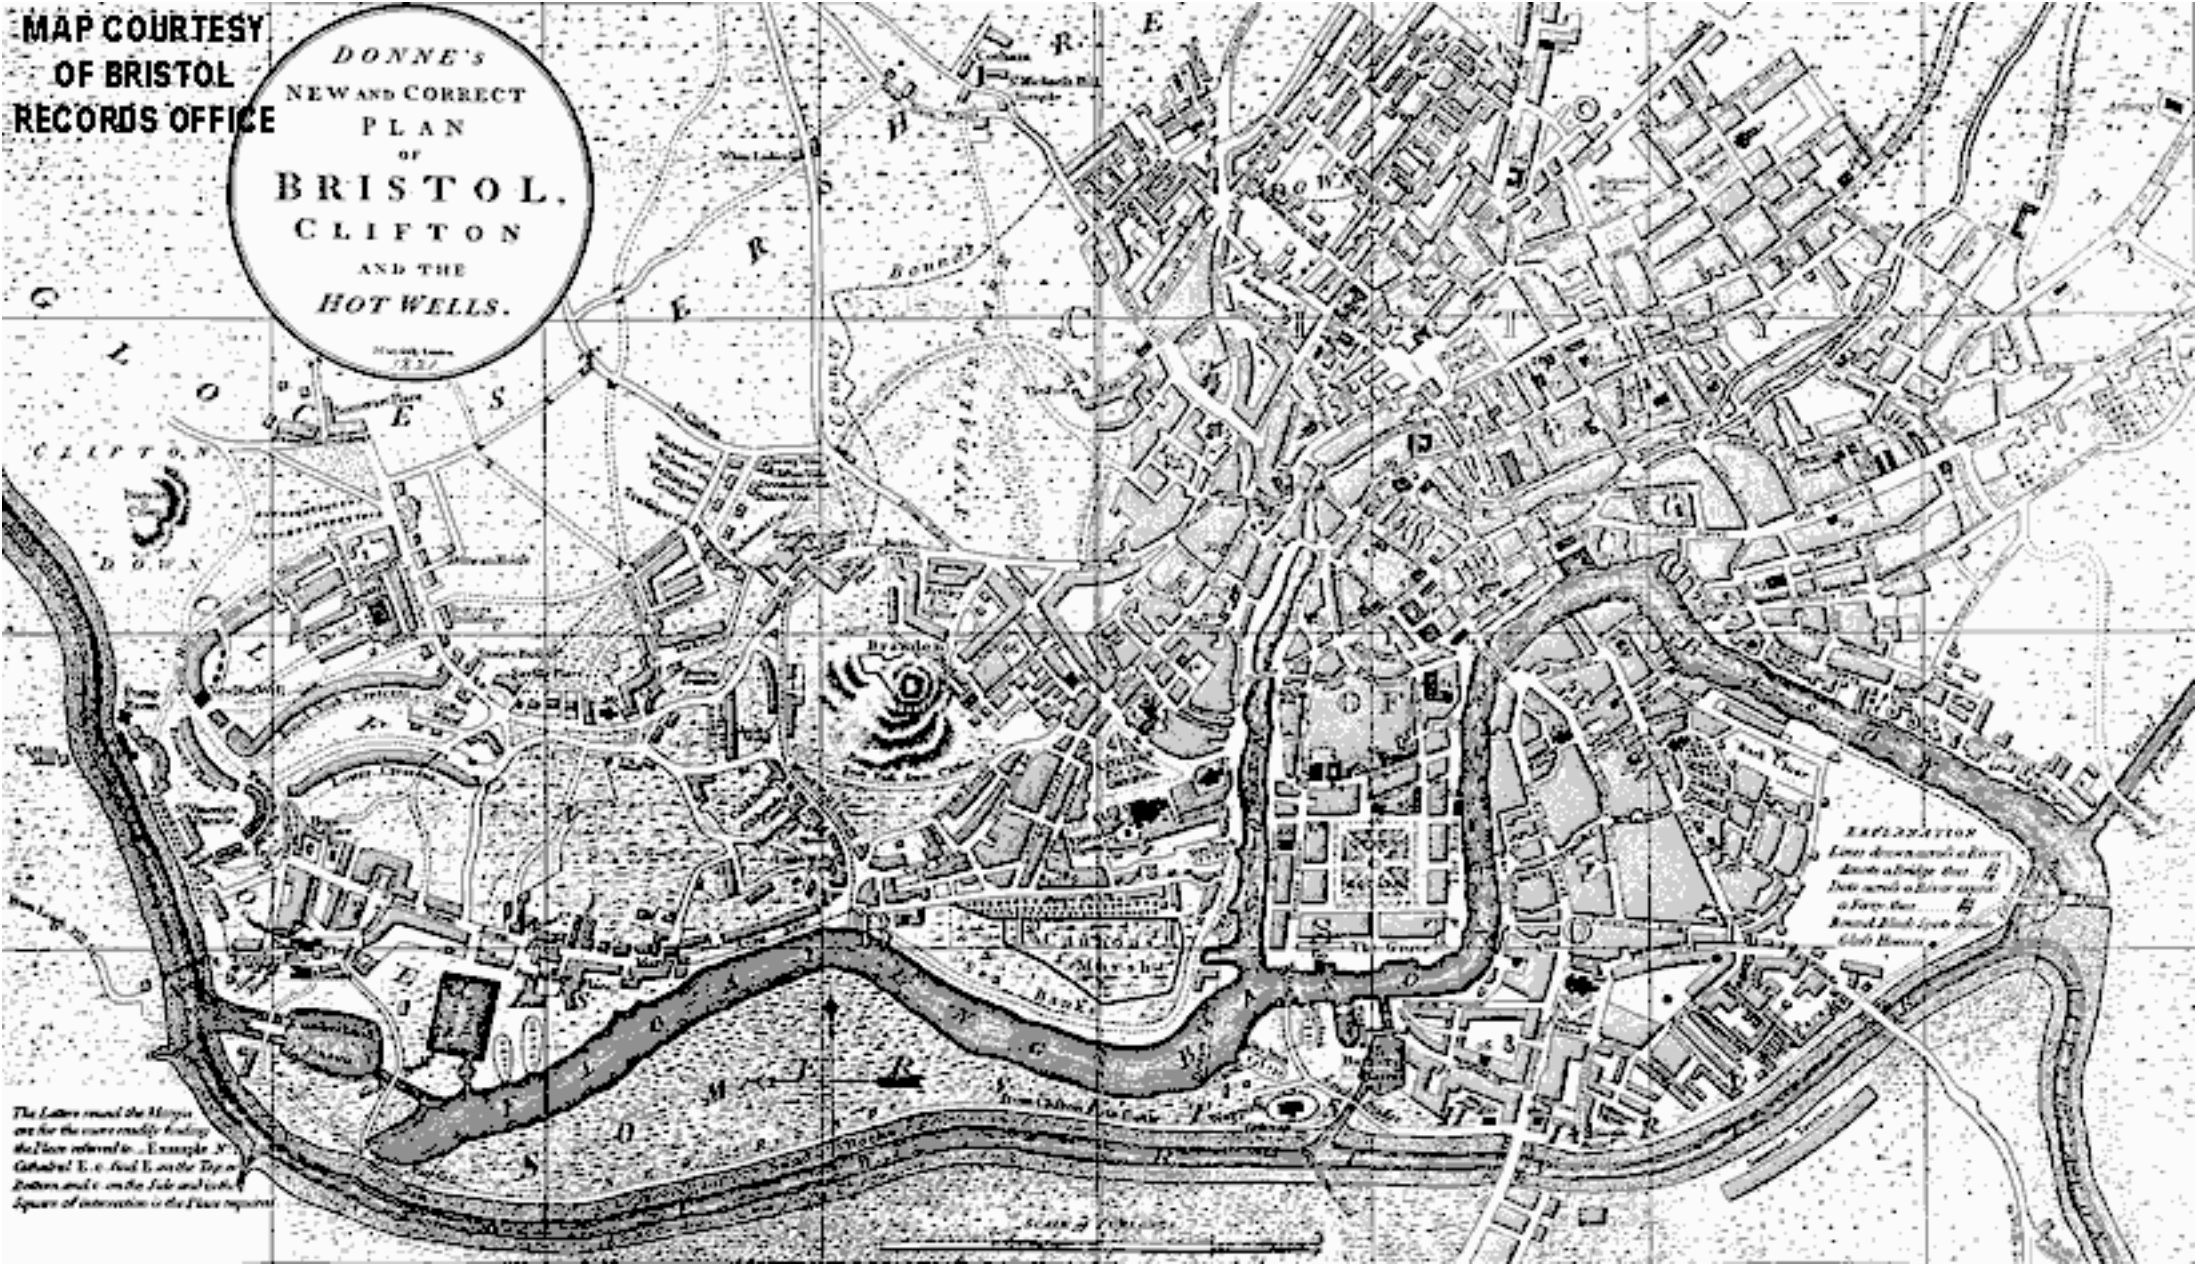

MAP COURTESY
OF BRISTOL
RECORDS OFFICE

DONNE'S
NEW AND CORRECT
PLAN
OF
BRISTOL.
CLIFTON
AND THE
HOT WELLS.

The Letters round the Margins
are for the more ready finding
the Place referred to. Example N
Gothal E. v. find E. on the Top of
Bottom and c. on the Side and in the
Square of intersection is the Place required

EXPLANATION
Lines drawn round a River
denote a bridge that if
Dotted with a River represent
a ford that if
Round Black spots denote
Old Houses

Scale of 1000 Yards